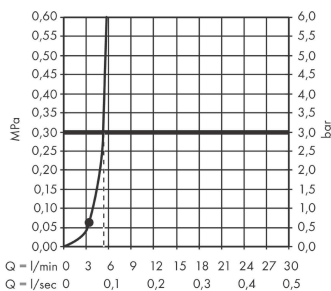

Flowchart

The consumption was measured in combination with the appropriate fittings (thermostat/mixer/ in-wall valve) to reflect actual application in practice.