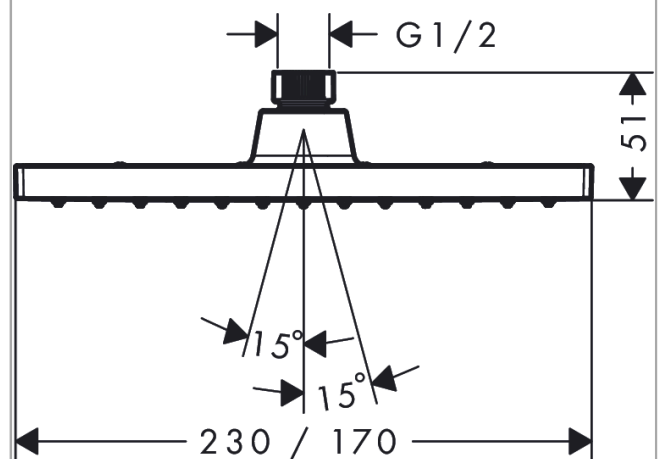

Scale drawing