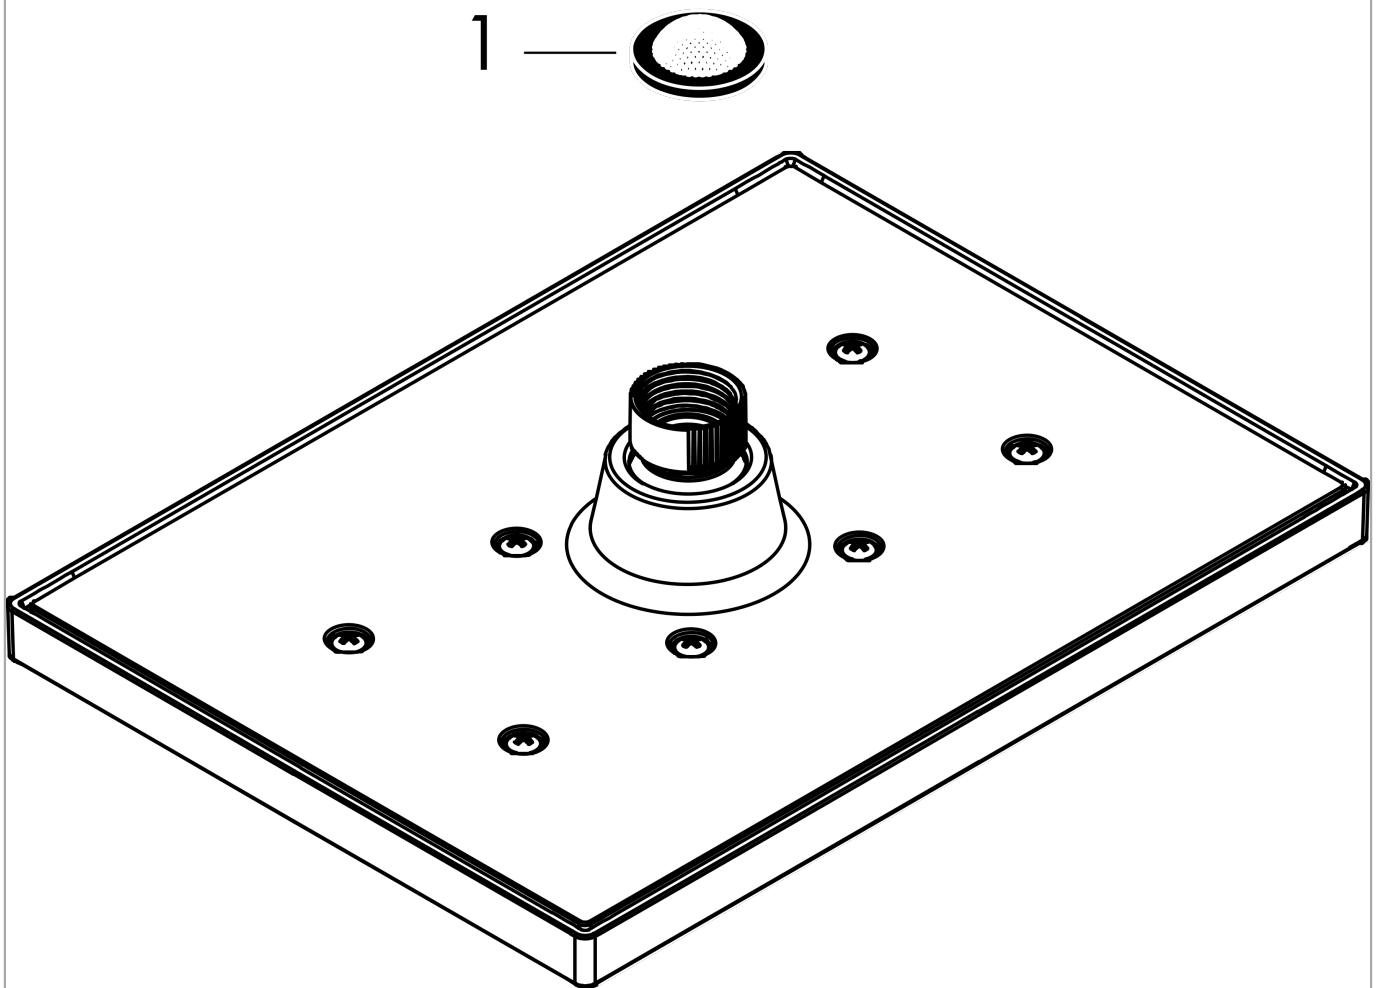

Vernis Shape
Overhead shower 230 1jet Green
Surfaces: **Chrome** Article Number: **26094000**

Exploded Drawing

Year of production: >04/21